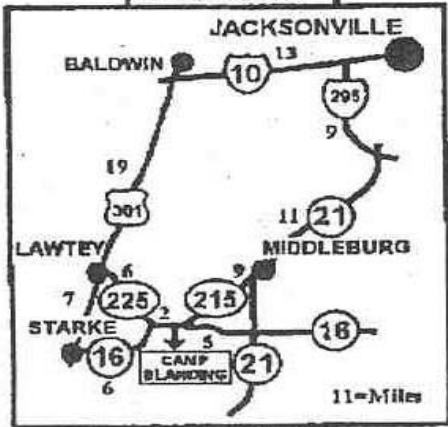

ROUTES TO CAMP BLANDING

DETAIL MAP NORTHEAST

**STARKE
DETAIL MAP**

DETAIL MAP LAKE CITY

**DETAIL MAPS
GAINESVILLE
and Ocala**

DTB 7 Dec 98

- KEY:**
- FL TPK** FLORIDA'S TURNPIKE
 - 10** INTERSTATE
 - 301** US HIGHWAY
 - 100 16** STATE ROAD