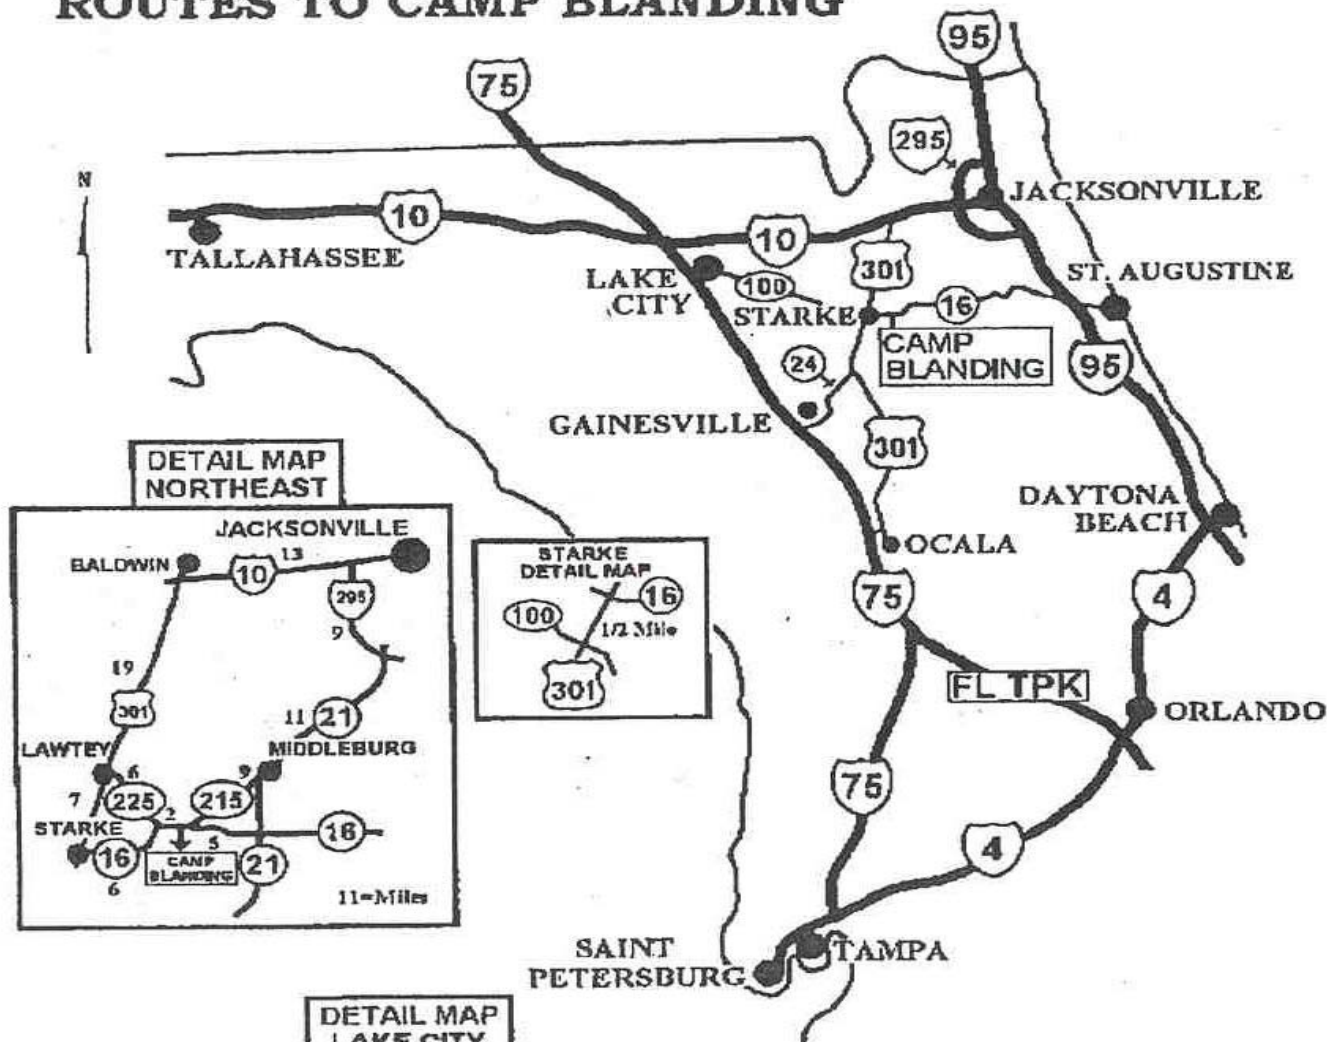

ROUTES TO CAMP BLANDING

DETAIL MAP NORTHEAST

**STARKE
DETAIL MAP**

DETAIL MAP LAKE CITY

**DETAIL MAPS
GAINESVILLE
and Ocala**

DTB 7 Dec 98

- KEY:**
- FL TPK** FLORIDA'S TURNPIKE
 - 10** INTERSTATE
 - 301** US HIGHWAY
 - 100 16** STATE ROAD